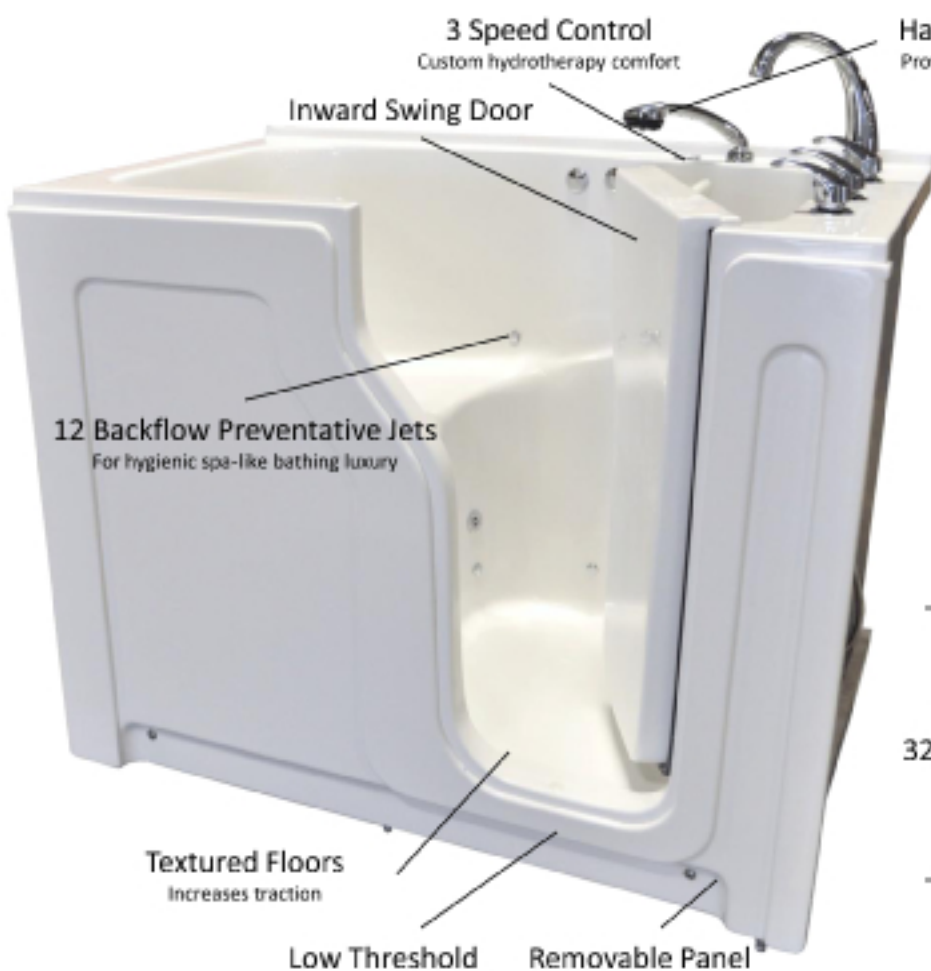

RE2 Huron

Residential

Rane brings trademark quality and aesthetic beauty to the walk-in tub with the Huron. The Huron provides easy access bathing solutions for bariatric users without losing valuable installation space. Equipped with a wide door, low threshold, removable access panel, and comfortable contoured interior, the Huron makes entry, exit, and bathing a daily luxury.

Features & Options

- Left or Right Door Swing
- Backflow Prevention CleanRane Hydrotherapy
- Roman Deck Mount Valve Kit
- Chrome Shower Bar
- Seat Cushions
- Extension Panel
- 18" or 24" Grab Bars

813-448-3711

RANE
Bathing Systems

www.LifestyleRemodeling.com

Proudly Manufactured in America

RE2 Huron

Residential

Your Bathroom

Use the diagram below to design your current or prospective layout

Scaled RE2 (above)

1 square = 1 sq. ft

***A safe bathroom
and your dream
bathroom can be
one in the same
with RANE!***

Hand Held Shower Wand
Provides easy and convenient rinsing