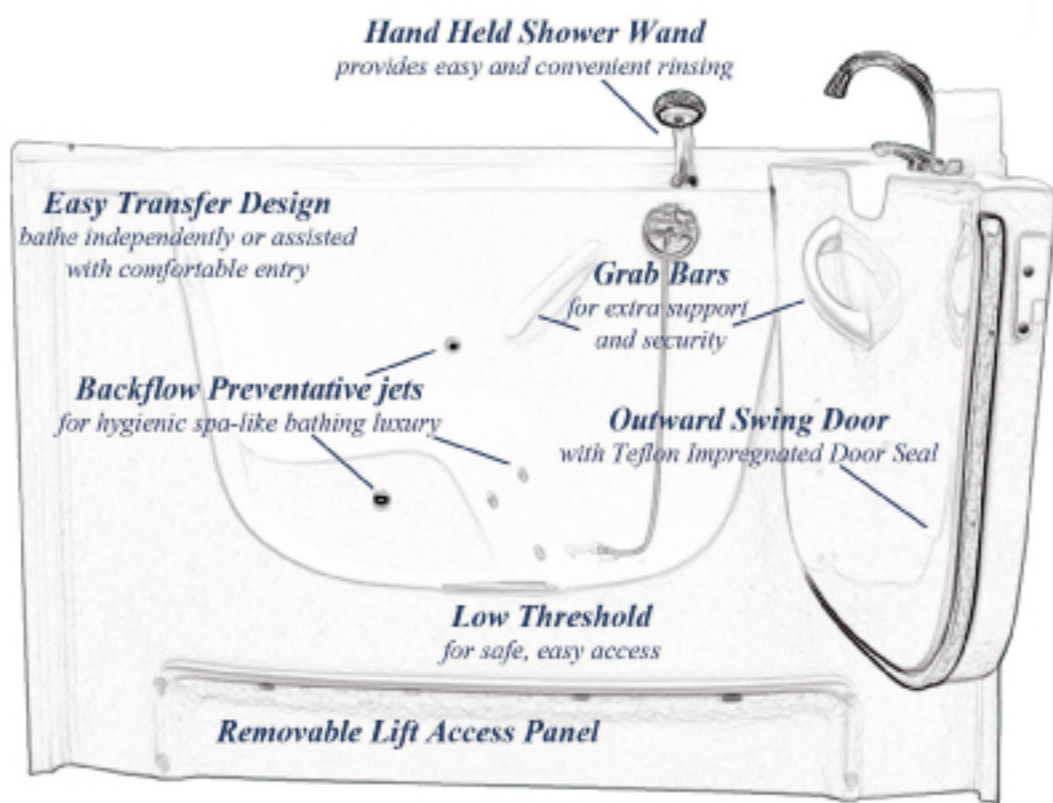

RH4 *Stockton*

Residential

Designed for seamless built-in installation, the Stockton is equipped with a low threshold and easy transfer seating. Using and exiting a tub is no longer a challenge with the Stockton. Its removable lift access cover makes this unit easy to utilize with and without a lift or mobility device.

Features & Options

- Left or Right Door Swing
- Backflow Preventative Luxe Air Hydrotherapy
- Roman Deck Mount Valve Kit
- Anti-Scald Protection
- Seat Cushion
- Extension Panel
- 18" or 24" Grab Bars

813-448-3711

FSS/GSA: V797P-4076b
DAPA: SP0200-10-H-0044

RANE
Bathing Systems

www.walkinbathtubsFL.com

Proudly Manufactured in America

RH4 Stockton

Residential

Your Bathroom

Use the diagram below to design your current or prospective layout.

Scaled RH4 (above)

1 square = 1 sq. foot

*A safe bathroom
& your dream
bathroom can be
one in the same
with Rane!*

ADA Compliant Features
seat height, door lock, and fixtures

Distributed by: **Lifestyle Remodeling • 813-448-3711**