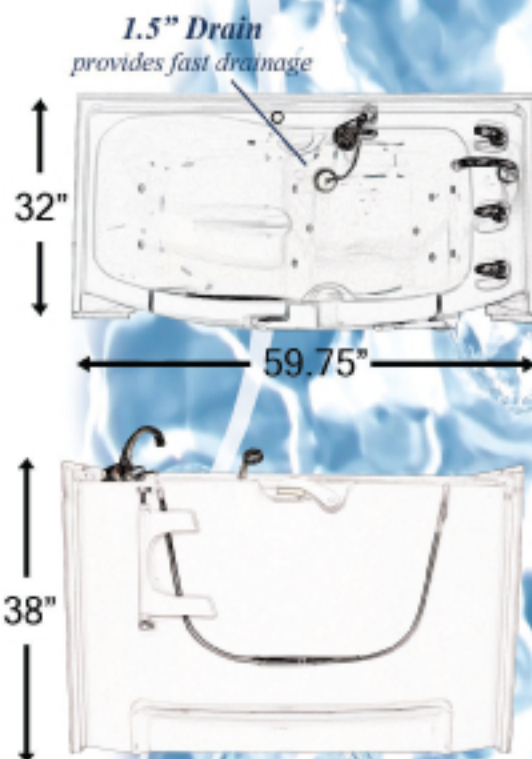

RH4 *Stockton*

Residential

Designed for seamless built-in installation, the Stockton is equipped with a low threshold and easy transfer seating. Using and exiting a tub is no longer a challenge with the Stockton. Its removable lift access cover makes this unit easy to utilize with and without a lift or mobility device.

FSS/GSA: V797P-4076b
DAPA: SP0200-10-H-0044

RANE
Bathing Systems

www.walkinbathtubsFL.com

Proudly Manufactured in America

RH4 Stockton

Residential

Your Bathroom

Use the diagram below to design your current or prospective layout.

Scaled RH4 (above)

1 square = 1 sq. foot

*A safe bathroom
& your dream
bathroom can be
one in the same
with Rane!*

ADA Compliant Features
seat height, door lock, and fixtures

Distributed by: **Lifestyle Remodeling • 813-448-3711**